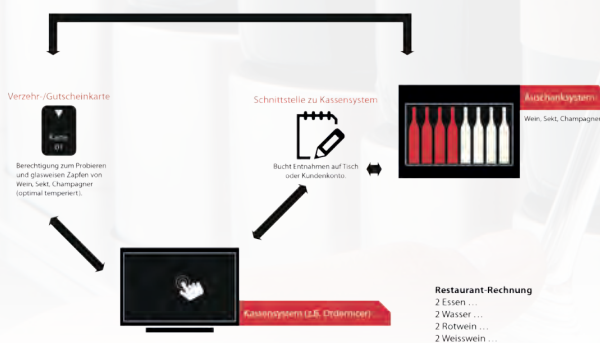

enomatic® in gastronomy & hotel sector

wine serving systems

élite 8 2.5
Allrounder

Flûte™
For sparklings

enoone
Miracle of space

LOTS OF RESTAURANTS DO NOT OFFER HIGH-CLASS AND MORE EXPENSIVE WINES GLASS BY GLASS AS THEY OXIDATE DUE TO THE OXYGEN AND THEREFORE THEY LOSE THEIR FLAVOUR AND QUALITY BEFORE THEY COULD HAVE BEEN CONSUMED COMPLETELY. WITH THE WINE DISPENSERS OF ENOMATIC® WE CAN OFFER THE PERFECT SOLUTION FOR YOU.

Wine adventure and customer loyalty

- You can offer for lunch or dinner the appropriate wine for each course of the meal.
- Your guest can take part of the wine selection actively due to the possibility of a tasting sip.
- Finally you can offer more wines glass by glass to your guests.
- Due to the increased sales of high-class and high-margin wines the investment will be amortized quickly.
- Well placed in the restaurant, bar or hotel lobby the enomatic® system fits well into nearly every furniture style and inspires every guest with its modern design.
- You differentiate in comparison to the competition.
- An interface with your own cash point or rather merchandise information system is possible.
- Easy handling and easy to maintain.

Interface to your cash point and merchandise information

At the moment enomatic® is the only wine dispenser system which can realize a connection with nearly all cash point and merchandise information systems. We program an individual interface adapted to your individual needs and requirements. The software of enomatic® allows a comprehensive administration and evaluation of the dispensers. We would be glad to advise you.