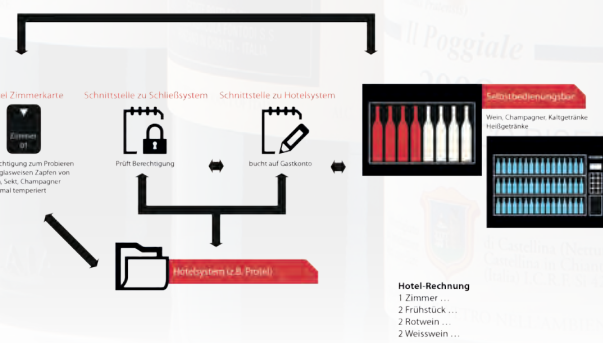

Sample cash point interface hotel

www.enomatic-deutschland.de

eno Wine Serving Systems GmbH enomatic® General Importer Germany

Theaterstraße 63-65 • D - 52062 Aachen • Phone +49 (0)241- 470 16 - 50 • Fax +49 (0)241- 470 16 - 40 • info@enomatic-deutschland.de • www.enomatic-deutschland.de